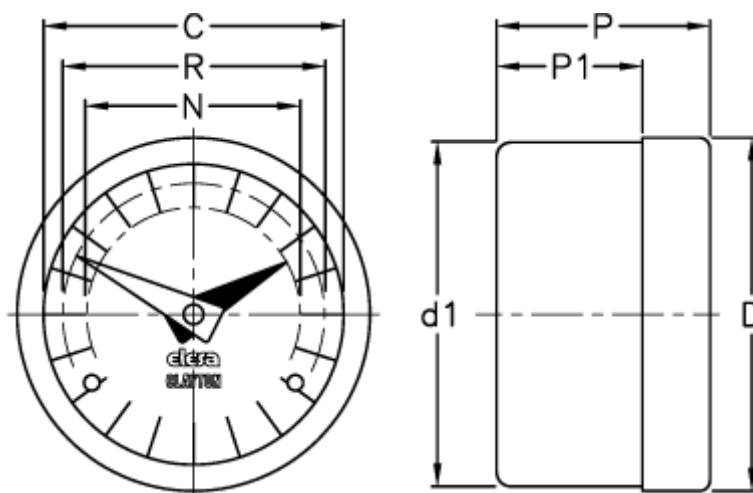

Article number: 2307070051

Description: E+G Gravity indicator
GA11-0020-D

Measures

C = 42

D = 49.8

D1 = 48.2

N = 30

P = 30

P1 = 23.0

R = 37